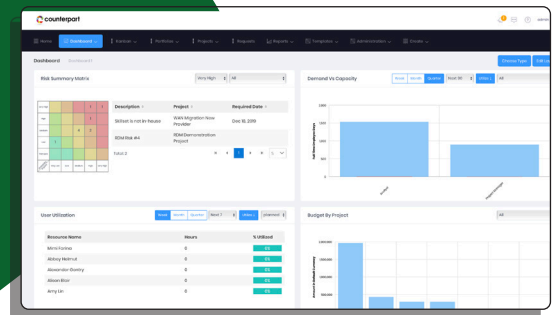

Counterpart Insight™ Executives

Counterpart Insight™ seamlessly connects strategy with execution to ensure business value and ROI.

Quickly receive quality reporting on strategic and transformational initiatives that your organisation runs. We provide real-time KPIs and awareness into projects and business initiatives delivering efficiencies in cost, resources and timelines.

Counterpart Insight™ gives you accurate and dynamic insights, allowing you to make executive decisions with confidence.

Key benefits

- Maintain a pipeline of your enterprise initiatives, with powerful integrated decision support and prioritisation tools.
- A simplified portfolio overview delivers real-time insight into financial resources and schedules.
- Enhanced real-time insight for all stakeholders, with key decision support by KPIs and metrics.
- Configurable dashboards facilitate rapid sharing of information for specific initiatives stakeholder.
- Visual information connects business strategy with execution providing evidence of value.
- Real-time heads up display provides information on the 'what', 'when' and 'how', allowing mitigation and reduction of risks. Use our Insight reports to review and capacity plan for future resourcing requirements across your organisation.

Our cloud-based Work Management solution seamlessly connects strategy to execution. Business efficiency and process optimisation across teams is now possible using actionable intelligence from key metrics and KPIs.