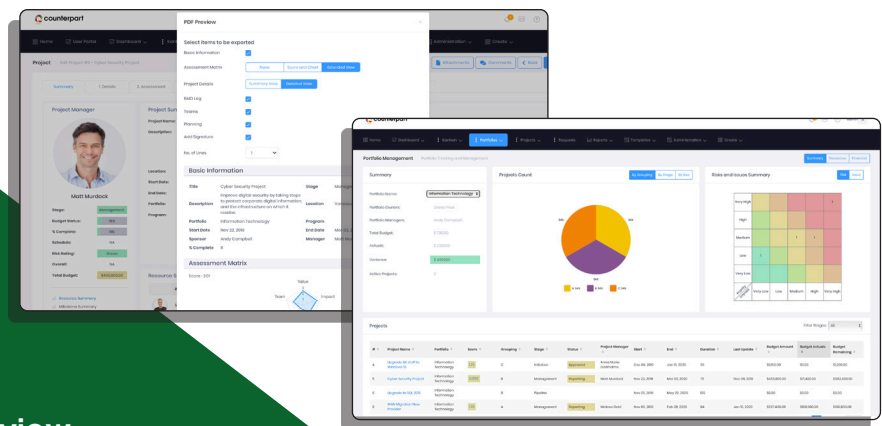

Counterpart Insight™ Executives

Counterpart Insight™ seamlessly connects strategy with execution to ensure business value and ROI.

Quickly receive quality reporting on strategic and transformational initiatives that your organisation runs. We provide real-time KPIs and awareness into projects and business initiatives delivering efficiencies in cost, resources and timelines.

Counterpart Insight™ gives you accurate and dynamic insights, allowing you to make executive decisions with confidence.

Key benefits

- Maintain a pipeline of your enterprise initiatives, with powerful integrated decision support and prioritisation tools.
- A simplified portfolio overview delivers real-time insight into financial resources and schedules.
- Enhanced real-time insight for all stakeholders, with key decision support by KPIs and metrics.
- Configurable dashboards facilitate rapid sharing of information for specific initiatives stakeholder.
- Visual information connects business strategy with execution providing evidence of value.
- Real-time heads up display provides information on the 'what', 'when' and 'how', allowing mitigation and reduction of risks. Use our Insight reports to review and capacity plan for future resourcing requirements across your organisation.

Our cloud-based Work Management solution seamlessly connects strategy to execution. Business efficiency and process optimisation across teams is now possible using actionable intelligence from key metrics and KPIs.